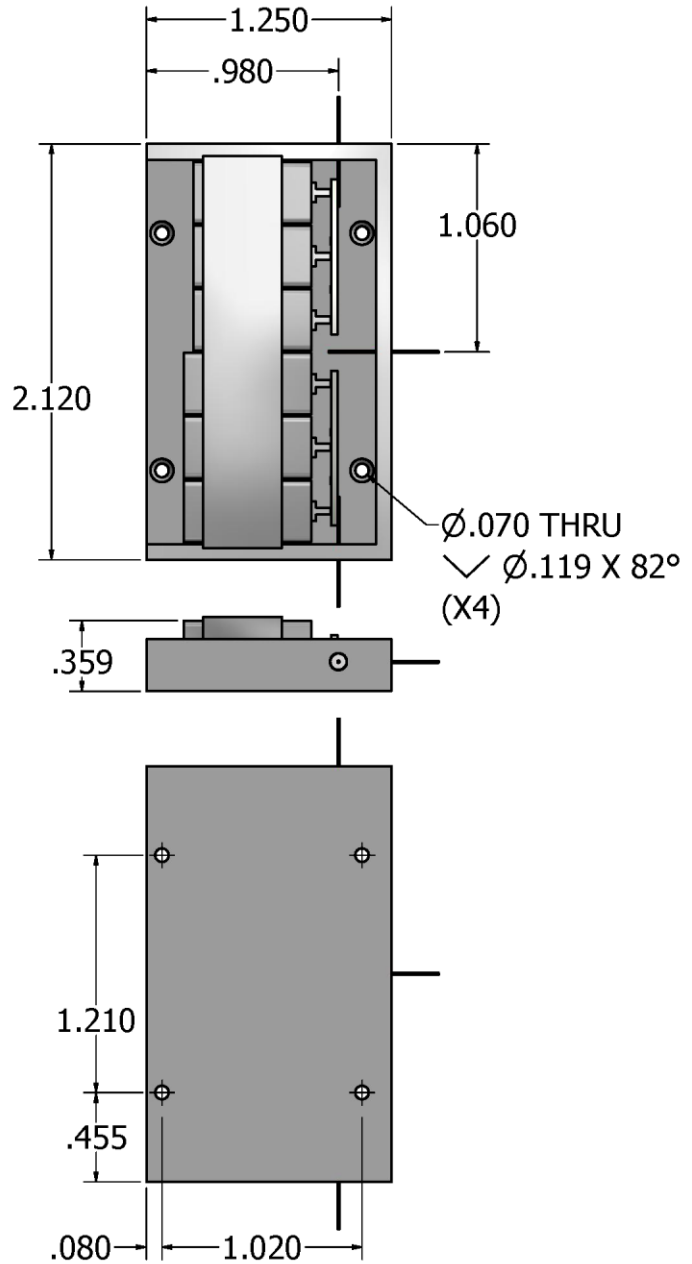

**CMIDU-1030-1090-S  
Ceramic Resonator Diplexer**

All Dimensions on in

**CALL OUR SALES DEPARTMENT FOR MORE INFORMATION OR VARIATIONS OF THIS PRODUCT.**

**Corry Micronics, Inc. One Plastics Rd. - Corry, PA 16407**